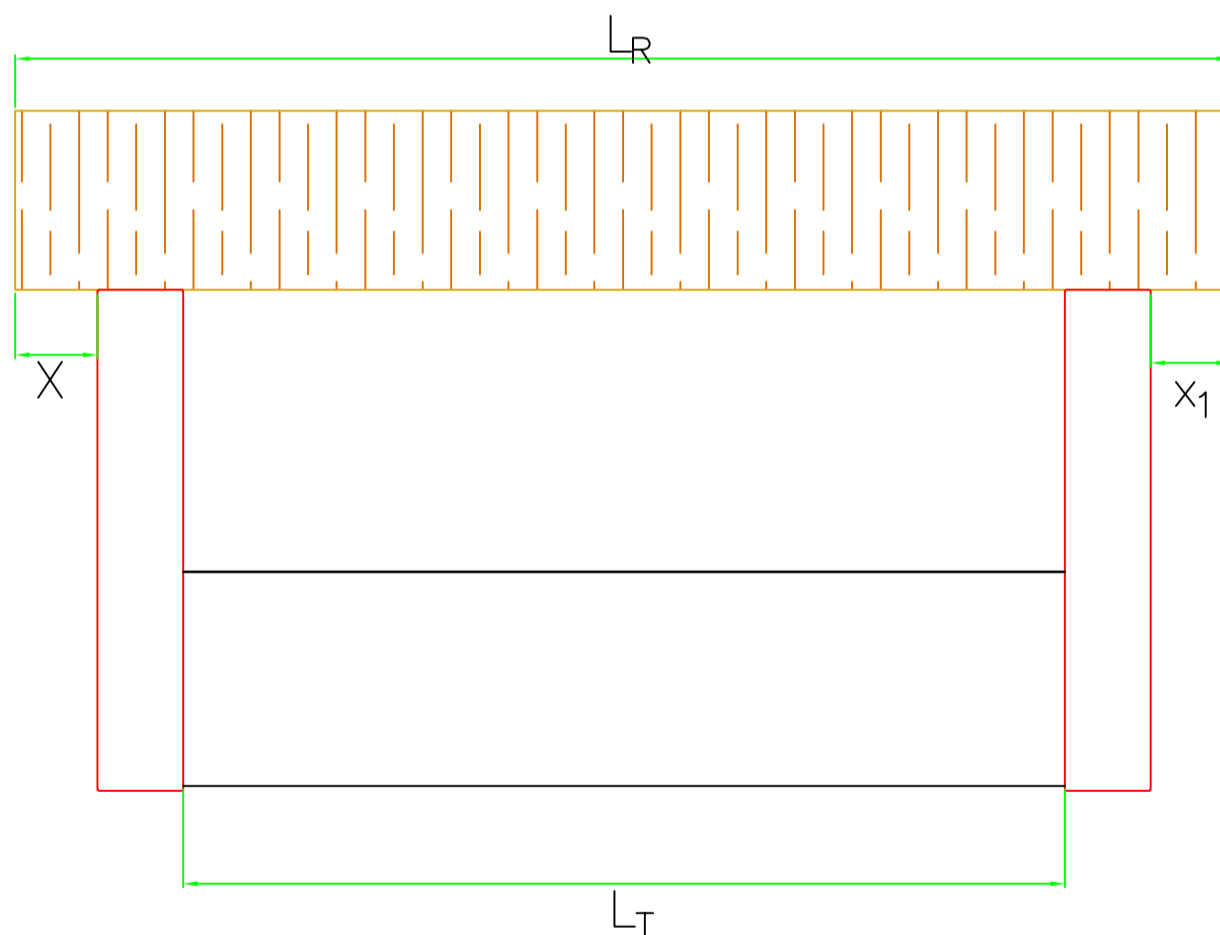

Dati tecnici per calcolo tubo appendiabiti  
 Technical data for clothes hanger profile

Calcolo lunghezza tubo appendiabiti  
 Per Ripiani Lait H25 / H30 mm  
 Length calculation of clothes hanger profile  
 for H25 / H30 mm Lait Shelves

Profilo PR-2912  
 PR-2912 profile

$$L_T = L_R - 43 \text{ mm}$$

Profilo PR-679  
 PR-679 Profile

$$L_T = L_R - 42 \text{ mm}$$

Calcolo lunghezza tubo appendiabiti  
 Per Ripiani Lait H35 mm  
 Length calculation of clothes hanger  
 profile for H35 mm Lait Shelves

Profilo PR-2912  
 PR-2912 profile

$$L_T = L_R - 28 \text{ mm}$$

Profilo PR-679  
 PR-679 Profile

$$L_T = L_R - 27 \text{ mm}$$

Calcolo lunghezza tubo appendiabiti per Ripiani in legno  
 Length calculation of clothes hanger profile for Wooden Shelves