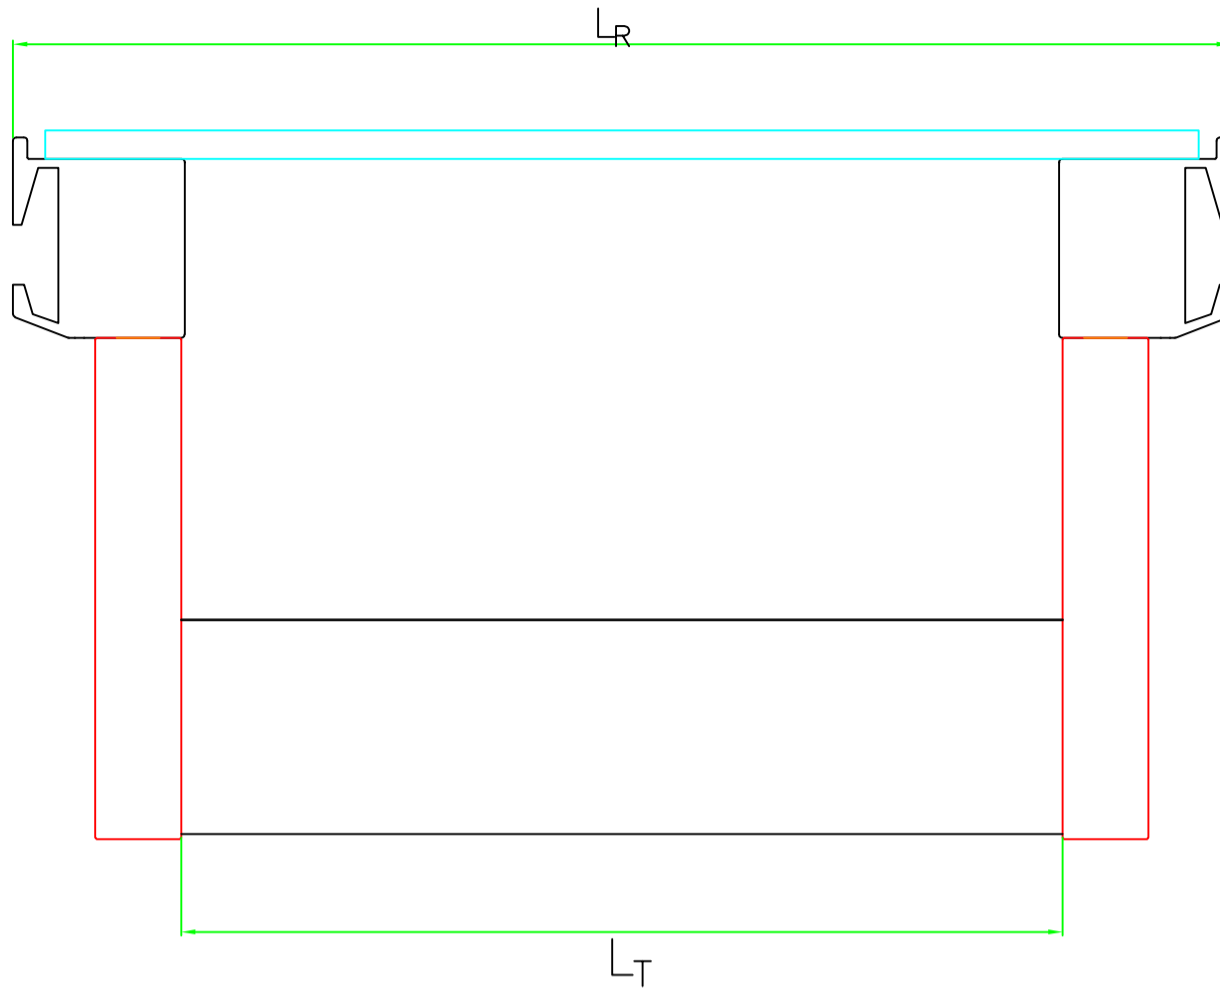

Dati tecnici per calcolo tubo appendiabiti
Technical data for clothes hanger profile

Calcolo lunghezza tubo appendiabiti
Per Ripiani Lait H25 / H30 mm
Length calculation of clothes hanger profile
for H25 / H30 mm Lait Shelves

Profilo PR-2912
PR-2912 profile

$$L_T = L_R - 43 \text{ mm}$$

Profilo PR-679
PR-679 Profile

$$L_T = L_R - 42 \text{ mm}$$

Calcolo lunghezza tubo appendiabiti
Per Ripiani Lait H35 mm
Length calculation of clothes hanger
profile for H35 mm Lait Shelves

Profilo PR-2912
PR-2912 profile

$$L_T = L_R - 28 \text{ mm}$$

Profilo PR-679
PR-679 Profile

$$L_T = L_R - 27 \text{ mm}$$