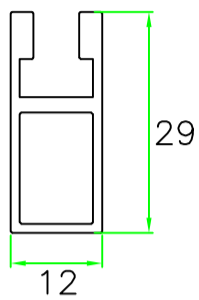

Profili e accessori per montaggio
Tubi Appendiabiti
Clothes hanger profiles and assembling instructions

Profilo Tubo
appendiabiti quadro
Square clothes hanger
profile

PR-2912

Profilo Tubo
appendiabiti tondo
Round clothes hanger
profile