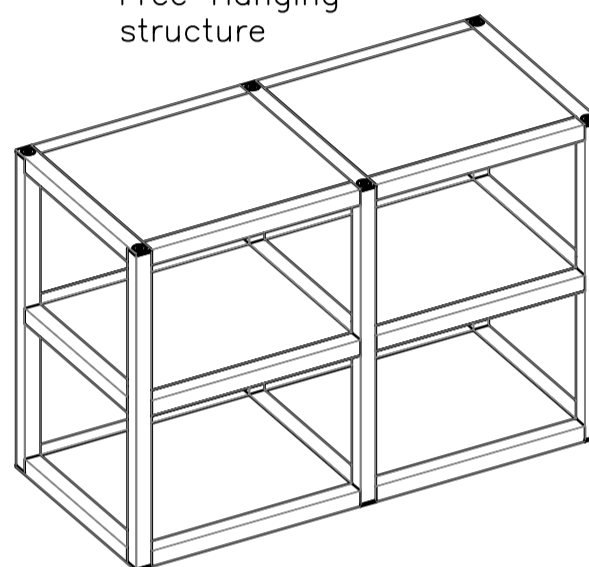

The shelves flush with the profile can be made of glass, wood or any other material.

Profili e accessori per montaggio struttura Mood 15

Mood 15 Structure: Profiles and accessories

Profili Montanti e traversi
Vertical and Horizontal profiles

PR-1515

VN-15x15

Giunto di collegamento montanti/traversi con Viti
vertical/horizontal profile connector with screw

GIU-1515-GR-CV

Mood 15 sospeso
Free Hanging
structure

Mood 15 a terra
Floor structure

Blocco per piedini
con vite
joint for foot
with screw