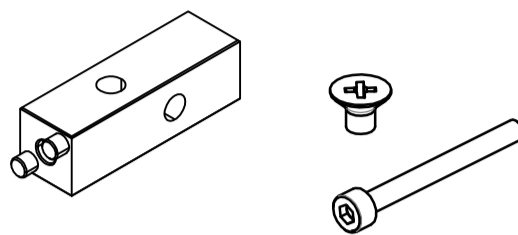

Profili e accessori per montaggio struttura Mood 15

Mood 15 Structure: Profiles and accessories

Profili Montanti e traversi
Vertical and Horizontal profiles

Giunto di collegamento montanti/traversi con Viti
vertical/horizontal profile connector with screw

GIU-1515-GR-CV

Mood 15 sospeso
Free Hanging
structure