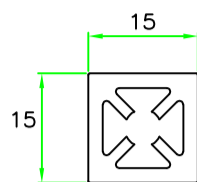

Profili e accessori per montaggio struttura Mood 15

Mood 15 Structure: Profiles and accessories

Profili Montanti e traversi
Vertical and Horizontal profiles

VN-15x15

Giunto di collegamento montanti/traversi con Viti
vertical/horizontal profile connector with screw

Mood 15 sospeso
Free Hanging
structure

Mood 15 a terra
Floor structure

Blocco per piedini
con vite
joint for foot
with screw

Piedino
Foot

Vite per tirante
tenditore per VN-15x15
Screw for Tie-rod for
VN-15x15 Profile

BOC-TIR-1515-PR80-GR

Tappo di
copertura profilo
Profile cover Cap