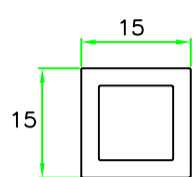

Profili e accessori per montaggio struttura Mood 15

Mood 15 Structure: Profiles and accessories

Profili Montanti e traversi
Vertical and Horizontal profiles

PR-1515