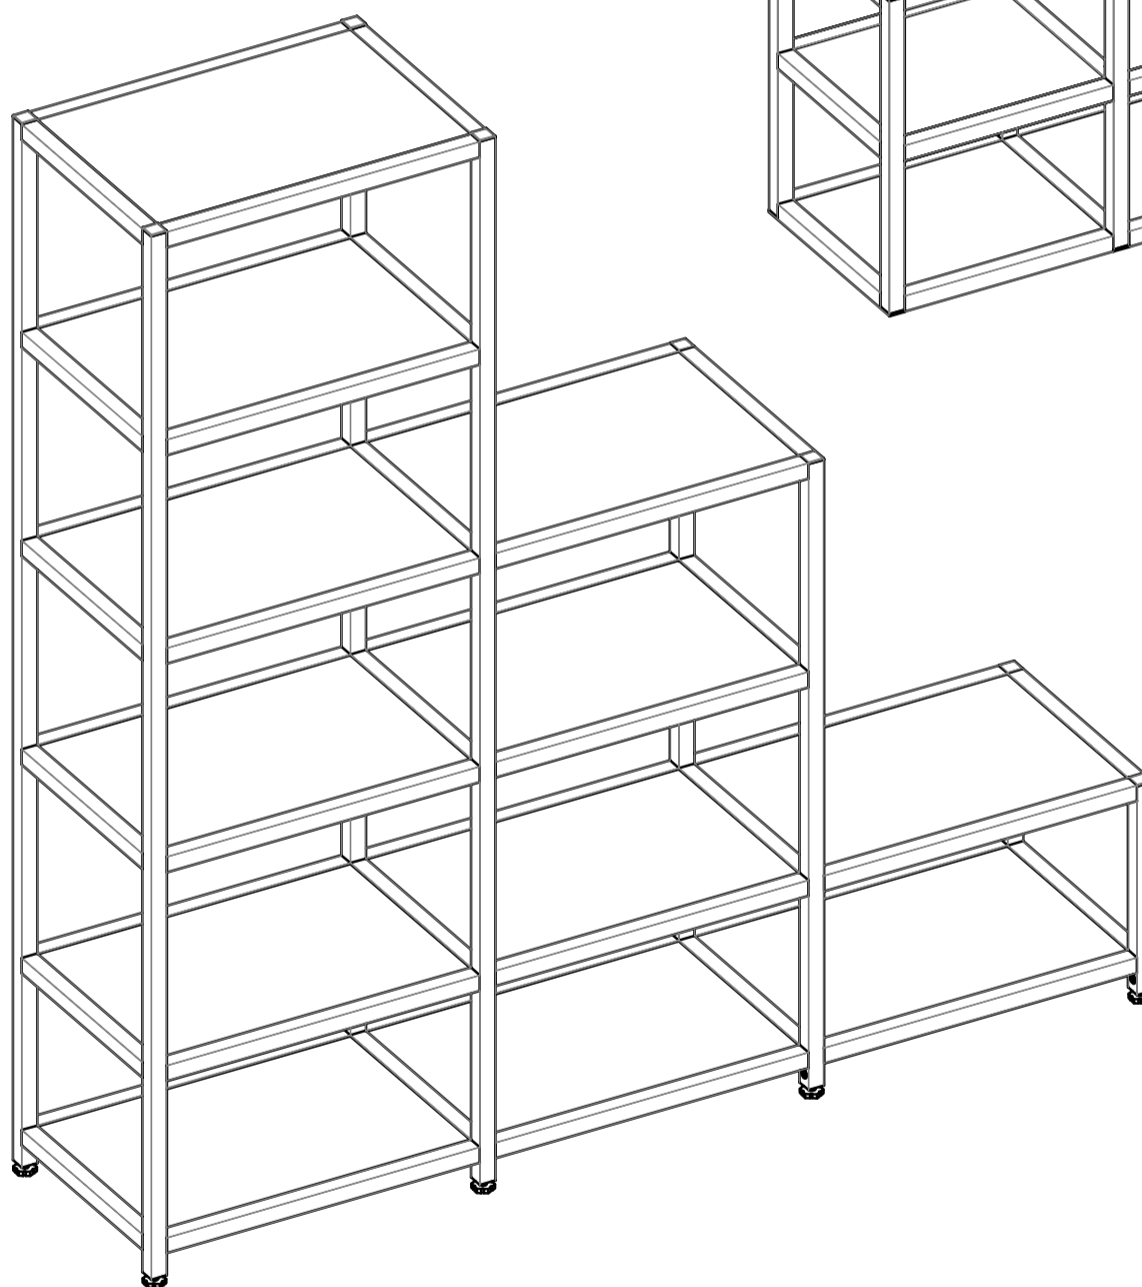

The shelves flush with the profile can be made of glass, wood or any other material.

Profili e accessori per montaggio struttura Mood 15

Mood 15 Structure: Profiles and accessories

Profili Montanti e traversi
Vertical and Horizontal profiles

PR-1515

VN-15x15

Giunto di collegamento montanti/traversi con Viti
vertical/horizontal profile connector with screw

GIU-1515-GR-CV

Mood 15 sospeso
Free Hanging
structure

Mood 15 a terra
Floor structure

Blocco per piedini
con vite
joint for foot
with screw